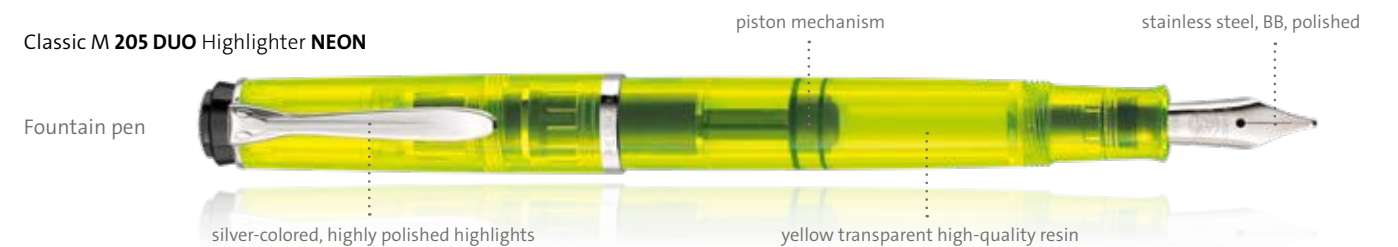

## RELAUNCH IN NEON YELLOW

Our **Classic 205 DUO Highlighter NEON**, with fluorescent ink, now gleams brighter than all others. Acting as a fountain pen as well as a highlighter pen, it perfects two core functions simultaneously and dazzles anyone, neon fan or not. The matching ink was specially developed for this writing instrument and is customized for the technical components. An impressive combination! The M 205 DUO Highlighter NEON fountain pen is available exclusively as a set with a bottle of neon-yellow highlighter ink.