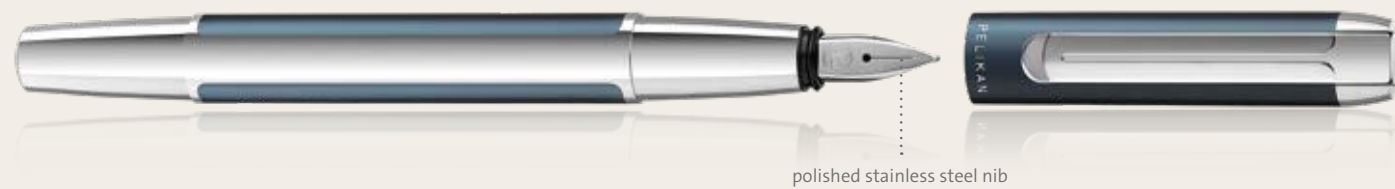

Pura P 40 | Fountain pen