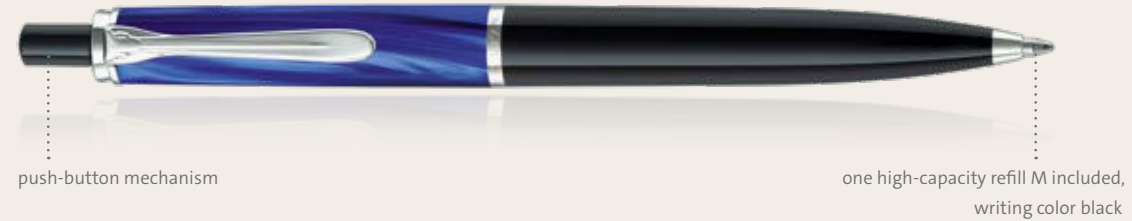

Classic K 205

Ball pen