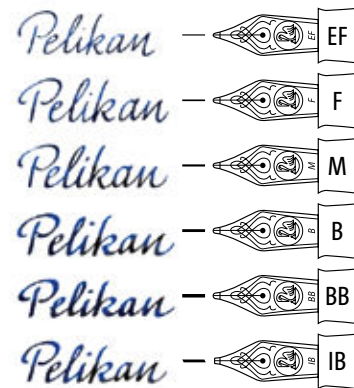

NIB WIDTHS fine to broad

- Pelikan has various nib widths in its range, from fine to medium and extra-broad.
- Nibs can be exchanged free of charge within the first 4 weeks after purchase.
- Exchanges require that the nib is in faultless condition and does not have any signs of use beyond a sampling of the nib.

Selling point: Nib widths can be exchanged within 4 weeks of purchase.

GOLD NIB widths

Only the nibs within the respective writing instrument size (400, 600, 800, 1000) are interchangeable.

fine GOLD NIBS – SMOOTH writing experience

- There are two types of nib: 14-karat or 18-karat. The number of karats indicates the proportion of pure gold in the total mass of a gold alloy. The higher the number, the purer the gold.
- Quintessentially Pelikan two-tone gold nibs: silver and yellow gold. The nib is finished with a rhodium plating, which means that a thin layer of rhodium (a platinum material) is applied to it. The areas that were covered up beforehand maintain their yellow-gold appearance.

Selling point: Gold nibs are soft and flexible, enabling a smooth writing experience. Iridium grit is used to shape the nib's width.