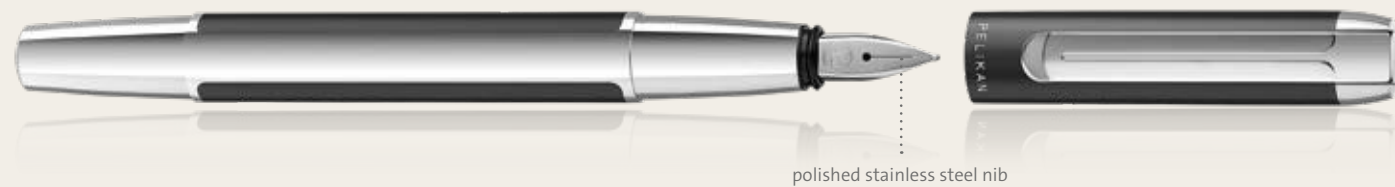

PURA® ANTHRACITE | PETROL

Fountain pen with cartridge filling system | Polished stainless steel nib | High-grade, anodized aluminum casing with matte and glossy surface finish
Flexible, spring-loaded clip

Pura P 40 | Fountain pen