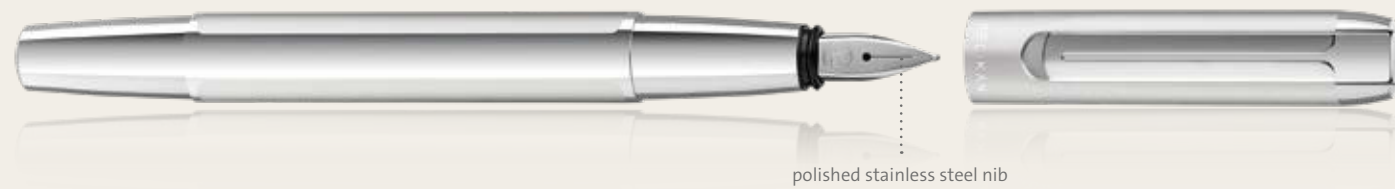

PURA® SILVER | MOCHA

Fountain pen with cartridge filling system | Polished stainless steel nib | High-grade, anodized aluminum casing with matte and glossy surface finish
Flexible, spring-loaded clip

Pura P 40 | Fountain pen