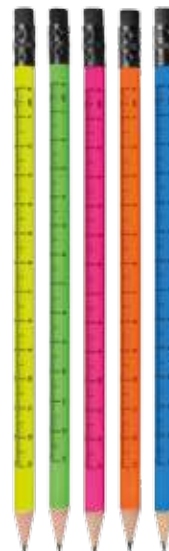

72 Round pack

Item no.: 1700-0045 | **Contents:** 72 pencils in a plastic round pack, assorted

PU: 1 round pack