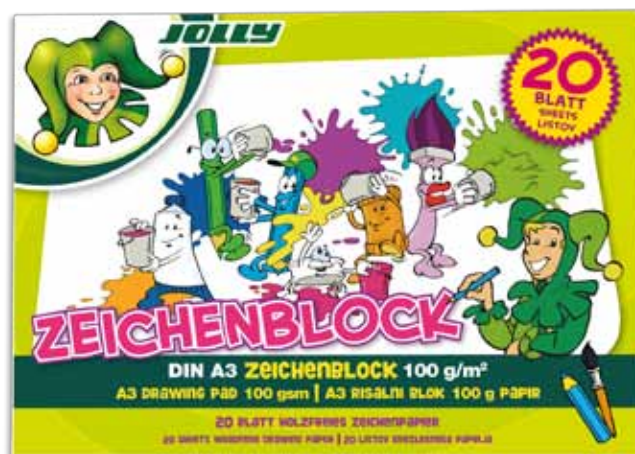

Sketching pads

SKETCHING PADS WHITE 100 g/m²

Woodfree paper for drawing and sketching.
Including 1 colouring page.

DIN A3 | 20 sheets of woodfree drawing paper

Item no.: 9670-0001 | **Contents:** 10 drawing pads

Packaging unit: 1 pack

DIN A4 | 20 sheets of woodfree drawing paper

Item no.: 9670-0002 | **Contents:** 10 drawing pads

Packaging unit: 1 pack