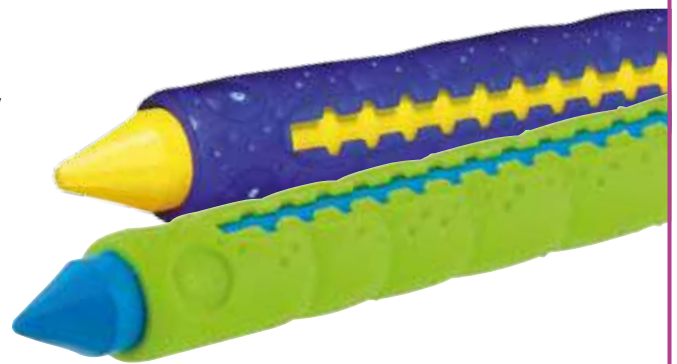

# Superwaxies Crayons

Crayons with the particularly practical sleeve design! Jolly Superwaxies wax crayons with the tried-and-trusted Jolly quality come in an ergonomically designed sleeve. This allows the wax crayons to sit well in the hand and fingers remain clean! Jolly Superwaxies are made of genuine beeswax and 100% child-proof and non-toxic. The soft colour abrasion and the bright and shiny colours are especially suitable for scraping techniques.